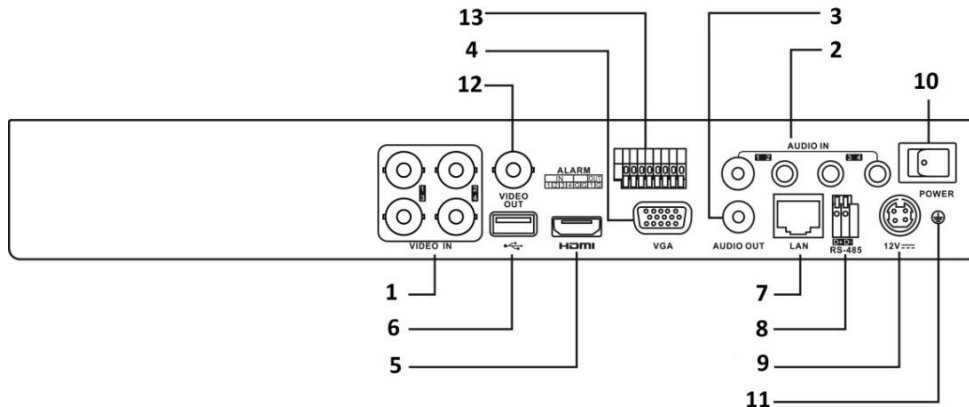

Physical Interfaces

NOTE

The rear panel of DS-7208HUHI-K1 provides 8 video input interfaces.

Index	Description	Index	Description
1	VIDEO IN	8	RS-485 Serial Interface
2	AUDIO IN, RCA Connector	9	12 VDC Power Input
3	AUDIO OUT, RCA Connector	10	Power Switch
4	VGA Interface	11	GND
5	HDMI Interface	12	VIDEO OUT
6	USB Interface	13	Alarm In/Out
7	LAN Network Interface