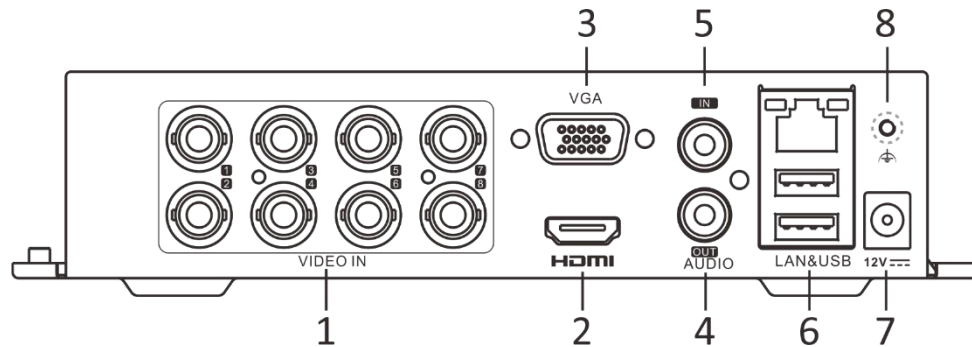

Physical Interface

No.	Description	No.	Description
1	Video and coaxial audio in	5	AUDIO IN, RCA connector
2	HDMI interface	6	LAN network interface and USB interface
3	VGA interface	7	12 VDC power input
4	AUDIO OUT, RCA connector	8	GND

Available Model

DS-7108HGHI-M1

Headquarters

No.555 Qianmo Road, Binjiang District,
Hangzhou 310051, China
T +86-571-8807-5998
www.hikvision.com

Follow us on social media to get the latest product and solution information.