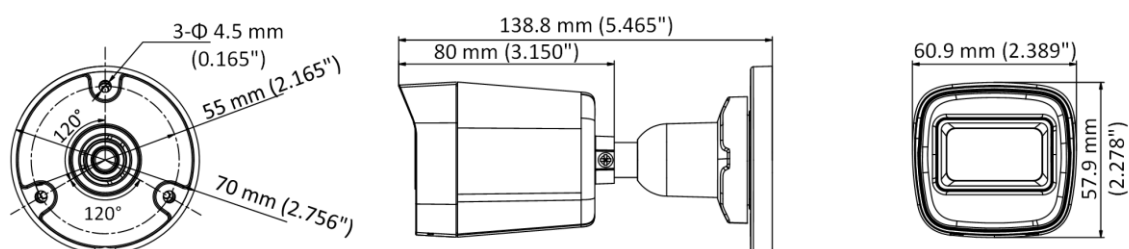

- DS-2CE16D0T-EXIPF(3.6mm)
- DS-2CE16D0T-EXIPF(2.8mm)(MENA)
- DS-2CE16D0T-EXIPF(3.6mm)(MENA)
- DS-2CE16D0T-EXIPF(2.8mm)(ARGENTINA)
- DS-2CE16D0T-EXIPF(2.8mm)(CHI VV)
- DS-2CE16D0T-EXIPF(2.8mm)(automec)
- DS-2CE16D0T-EXIPF(3.6mm)(AL LAITH)
- DS-2CE16D0T-EXIPF(2.8mm)(CHILE DEPT)
- DS-2CE16D0T-EXIPF(3.6mm)(HUA YANG)

▪ **Dimension**