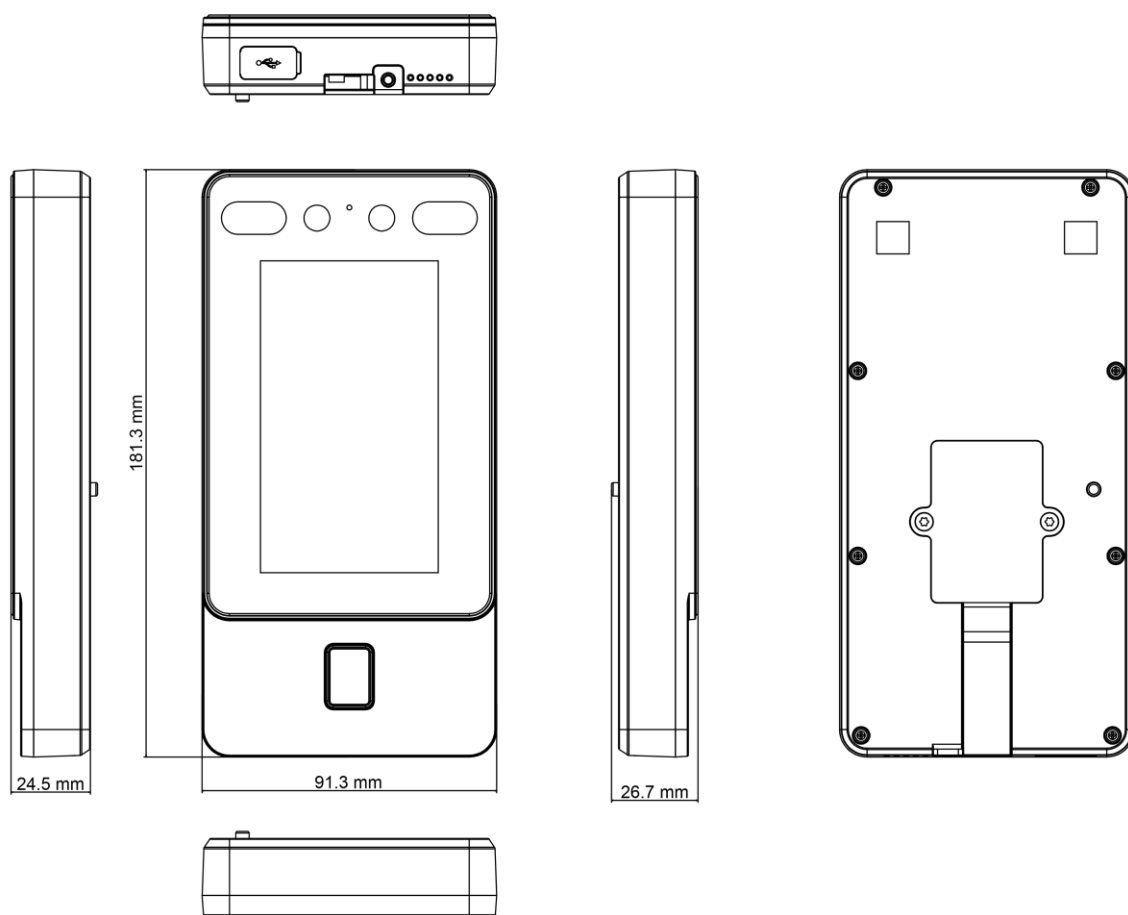

▪ **Dimension**

▪ **Accessory**

▪ **Optional**

DS-KAB6-ZU1 Brackets for face terminals	DS-KAB671-P2 Stand Stick	DS-KAB34X-S1 Protective Shield	DS-KAB6-W1 Bracket