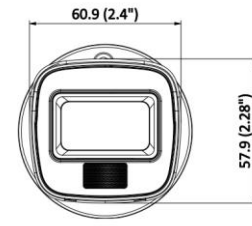

## ▪ Specification

Camera	
Image Sensor	2 MP CMOS
Max. Resolution	1920 (H) × 1080 (V)
Min. Illumination	0.02 Lux @ (F2.2, AGC ON), 0 Lux with IR
Shutter Time	PAL: 1/25 s to 1/50,000 s; NTSC: 1/30 s to 1/50,000 s
Day & Night	ICR
Angle Adjustment	Pan: 0 to 360°, Tilt: 0 to 90°, Rotate: 0 to 360°
Signal System	PAL/NTSC
Lens	
Lens Type	2.8 mm, 3.6 mm fixed focal lens
Focal Length & FOV	2.8 mm, horizontal FOV: 97°, vertical FOV: 54°, diagonal FOV: 113° 3.6 mm, horizontal FOV: 77°, vertical FOV: 43°, diagonal FOV: 90°
Lens Mount	M12
Illuminator	
Supplement Light Type	White Light, IR
Supplement Light Range	IR : Up to 20 m White Light : Up to 20 m
Image	
Image Parameters Switch	STD/HIGH-SAT/HIGHLIGHT
Image Settings	Brightness, Sharpness, Smart IR
Frame Rate	TVI: 1080p @ 30 fps, 1080p @ 25 fps AHD: 1080p @ 30 fps, 1080p @ 25 fps CVI: 1080p @ 30 fps, 1080p @ 25 fps CVBS: PAL/NTSC
Wide Dynamic Range (WDR)	Digital WDR
Image Enhancement	DWDR/BLC/HLC/Global
White Balance	Auto/Manual
AGC	Yes
Interface	
Video Output	Switchable TVI/AHD/CVI/CVBS
General	
Material	Plastic
Dimension	∅70 mm × 138.8 mm (∅2.76" × 5.46")
Weight	Max. 150 g (0.33 lb.)
Operating Condition	-40 °C to 60 °C (-40 °F to 140 °F). Humidity: 90% or less (non-condensation)
Communication	HIKVISION-C
Language	English
Power Supply	12 VDC ± 25%, Max. 3.2 W *You are recommended to use one power adapter to supply the power for one camera.
Approval	
Protection	IP67

▪ **Available Model**

DS-2CE16D0T-EXLPF(2.8mm)

DS-2CE16D0T-EXLPF(3.6mm)

▪ **Dimension**

Unit: mm (inch)

▪ **Accessory**

▪ **Optional**

DS-1280ZJ-XS Junction box	DS-2280ZJ Wall mount
	
	