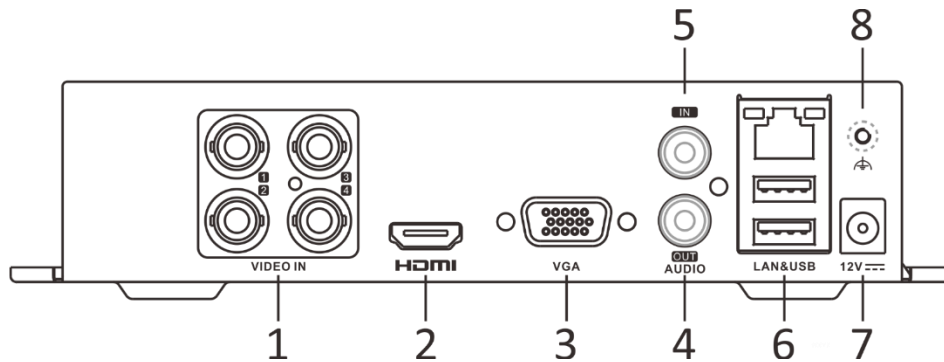

Physical Interface

No.	Description	No.	Description
1	Video and coaxial audio in	5	AUDIO IN, RCA connector
2	HDMI interface	6	LAN network interface and USB interface
3	VGA interface	7	12 VDC power input
4	AUDIO OUT, RCA connector	8	GND

Available Model

DS-7104HGHI-K1

Headquarters

No.555 Qianmo Road, Binjiang District,
Hangzhou 310051, China
T +86-571-8807-5998
www.hikvision.com

Follow us on social media to get the latest product and solution information.