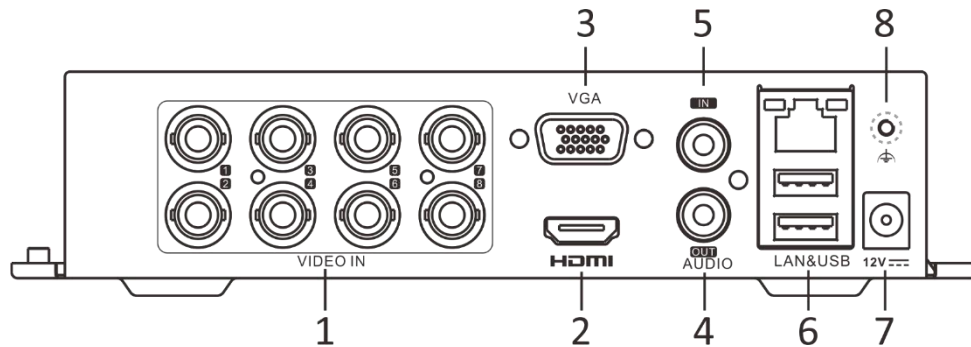

Physical Interface

No.	Description	No.	Description
1	Video and coaxial audio in	5	AUDIO IN, RCA connector
2	HDMI interface	6	LAN network interface and USB interface
3	VGA interface	7	12 VDC power input
4	AUDIO OUT, RCA connector	8	GND

Available Model

DS-7108HGHI-K1

Headquarters

No.555 Qianmo Road, Binjiang District,
Hangzhou 310051, China
T +86-571-8807-5998
www.hikvision.com

Follow us on social media to get the latest product and solution information.