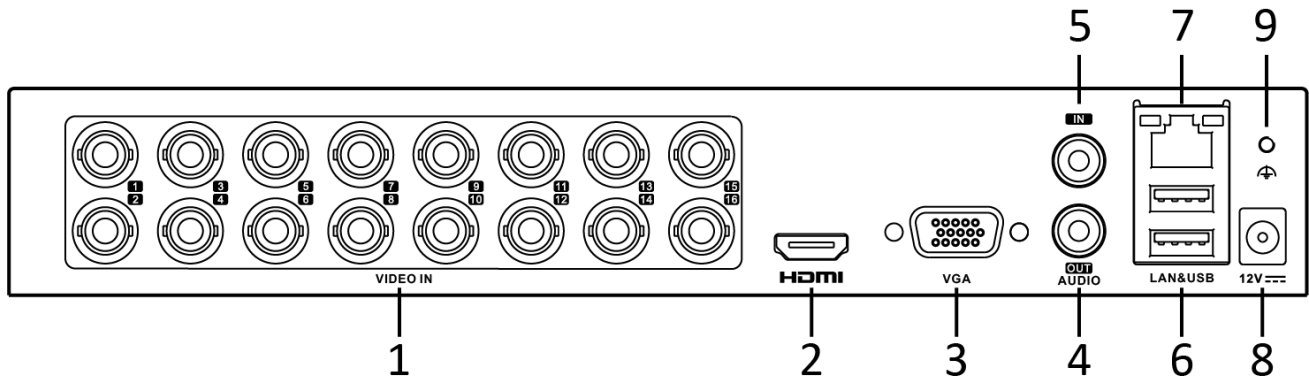

Physical Interface

No.	Description	No.	Description
1	Video and coaxial audio in	6	USB interface
2	HDMI interface	7	LAN network interface
3	VGA interface	8	12 VDC power input
4	AUDIO OUT	9	GND
5	AUDIO IN		

Available Model

DS-7116HGHI-K1

Headquarters

No.555 Qianmo Road, Binjiang District,
Hangzhou 310051, China
T +86-571-8807-5998
www.hikvision.com

Follow us on social media to get the latest product and solution information.